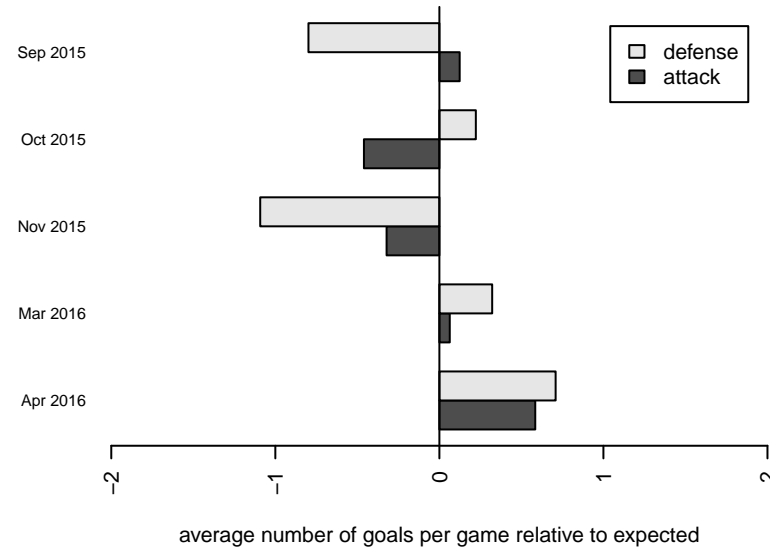

Performance relative to 13 month average