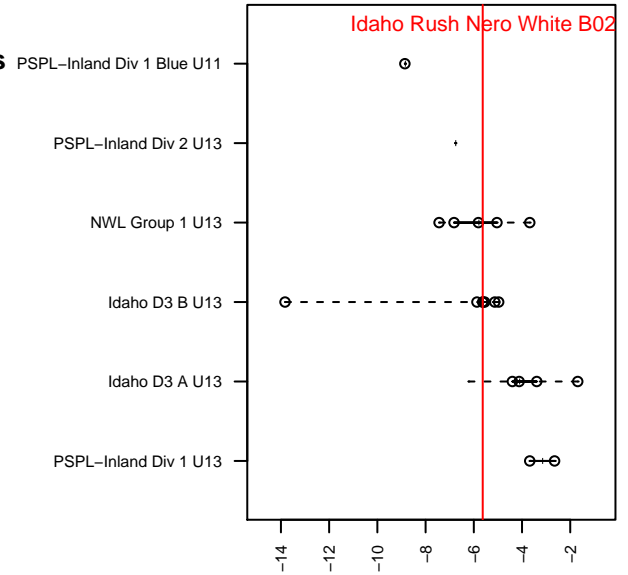

Idaho Rush Nero White B02

Idaho Rush Soccer
 Boise, ID
 B02 total strength=686
 attack=1.13 defense=0.4
 fall league = Idaho D3 B U13
 spr league = Spr Idaho D3 B U13

alt names used:
 IDAHO RUSH NERO WHITE
 IDAHO RUSHNERO WHITE
 IDAHO RUSH NERO WHITE

Venues played:
 2015 Idaho D3 B U13
 2015 FC Nova Fall Showcase U13B King
 2015 Spr Idaho D3 B U13

**attack and defense variance (black dot)
relative to other teams
and top 10 in region**

**attack and defense rating
relative to others at age
and all opponents in last 13 months**