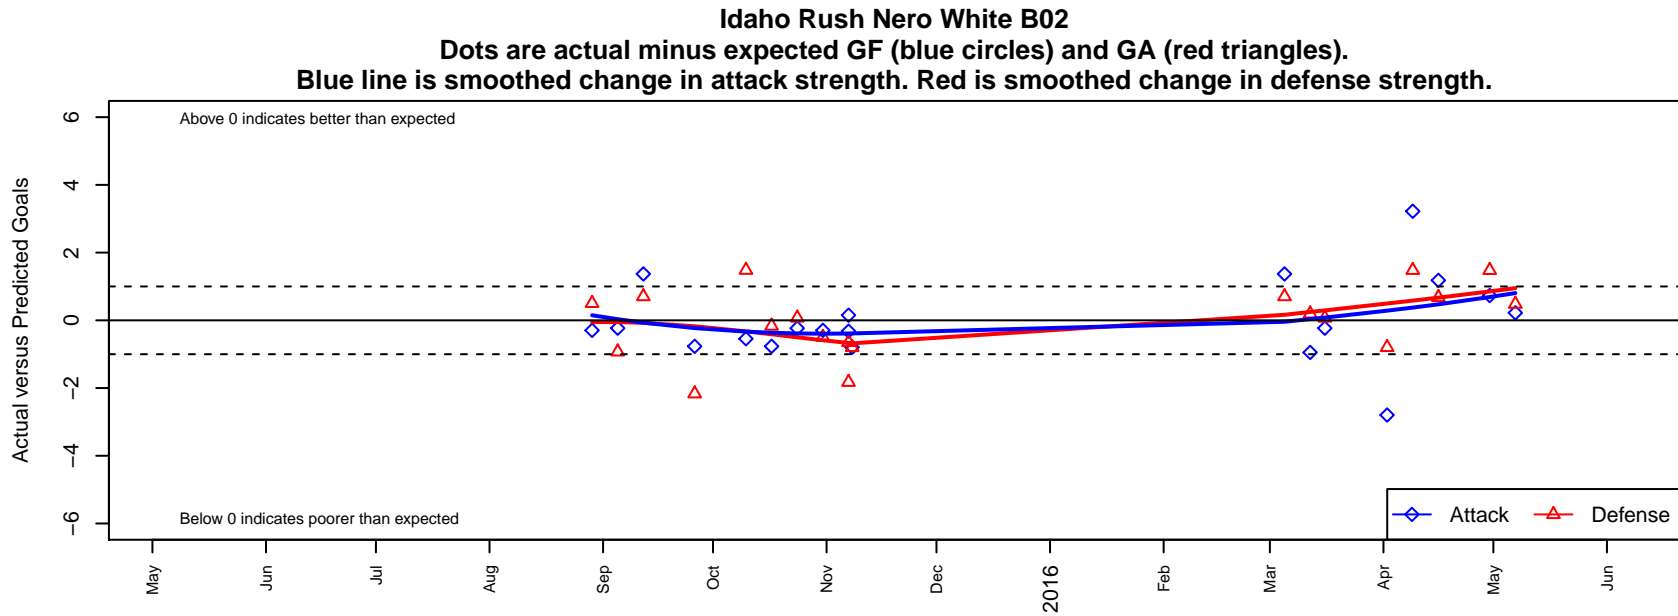

Idaho Rush Nero White B02

Idaho Rush Soccer
 Boise, ID
 B02 total strength=686
 attack=1.13 defense=0.4
 fall league = Idaho D3 B U13
 spr league = Spr Idaho D3 B U13

alt names used:
 IDAHO RUSH NERO WHITE
 IDAHO RUSHNERO WHITE
 IDAHO RUSH NERO WHITE

Venues played:
 2015 Idaho D3 B U13
 2015 FC Nova Fall Showcase U13B King
 2015 Spr Idaho D3 B U13

**attack and defense variance (black dot)
relative to other teams
and top 10 in region**

**attack and defense rating
relative to others at age
and all opponents in last 13 months**