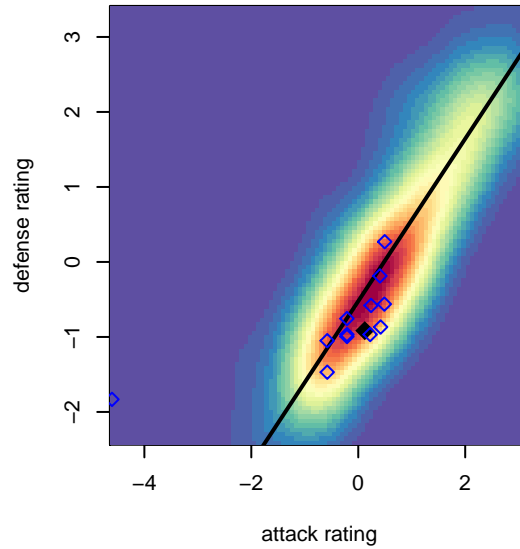

Idaho Rush Nero White B02

Idaho Rush Soccer
 Boise, ID
 B02 total strength=686
 attack=1.13 defense=0.4
 fall league = Idaho D3 B U13
 spr league = Spr Idaho D3 B U13

alt names used:
 IDAHO RUSH NERO WHITE
 IDAHO RUSHNERO WHITE
 IDAHO RUSH NERO WHITE

Venues played:
 2015 Idaho D3 B U13
 2015 FC Nova Fall Showcase U13B King
 2015 Spr Idaho D3 B U13

**attack and defense variance (black dot)
relative to other teams
and top 10 in region**

**attack and defense rating
relative to others at age
and all opponents in last 13 months**