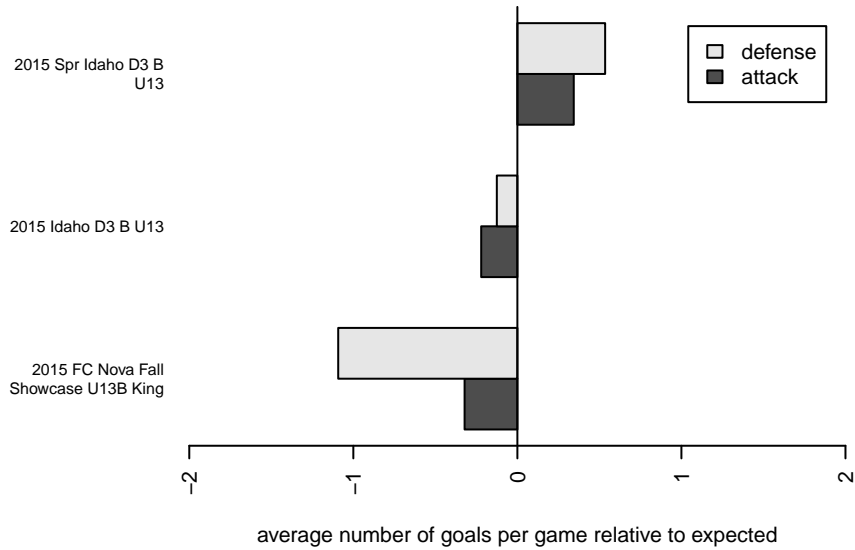

Performance relative to 13 month average